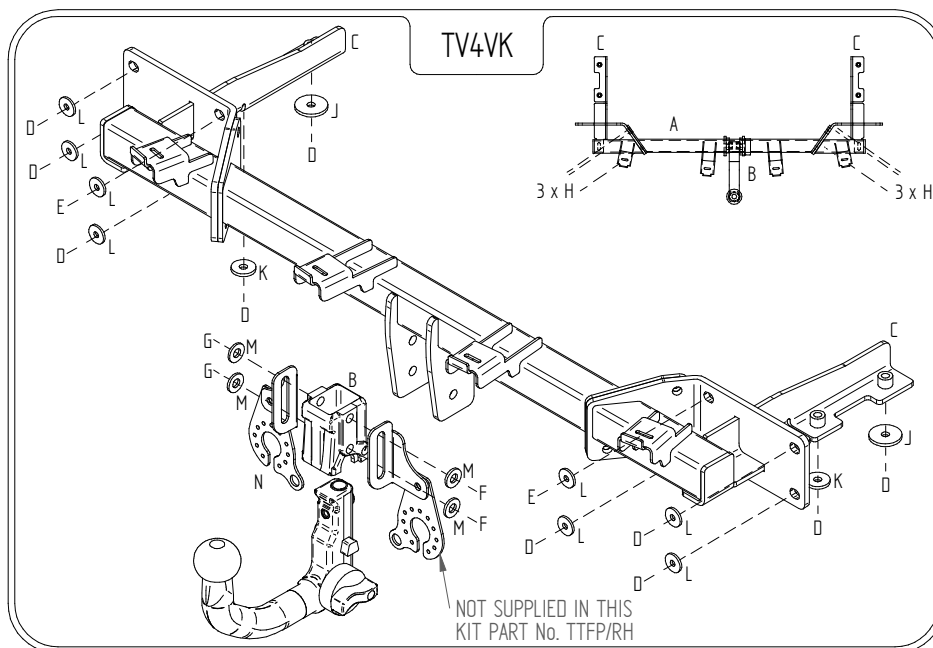

## TV4VK VAUXHALL MERIVA 2010>

Item	Qty	Description	Item	Qty	Description
A	1	Crossmember	D	10	M10 x 40 Bolts & S/P Washers
B	1	Detachable Housing	E	2	M10 Plain Nuts
C	2	Handed Side Arms	F	2	M12 x 22 Bolts & S/P Washers
			G	2	M12 x 25 Bolts & S/P Washers
			H	6	M10 x 35 Bolts, Nuts & S/P Washer
			J	2	10 x 40 Flat washers
			K	2	10 x 30 Flat Washers
			L	8	10 x 25 Flat Washers
			M	4	12 x 25 Flat Washers
			N	1	Flip Up Socket Plate

**IMPORTANT:** IT IS ADVISABLE TO USE A SEALANT ON MATING FACES, AND AROUND ANY MOUNTING POINTS ON REAR PANEL TO PREVENT ANY WATER DAMAGE TO CHASSIS OR BOOT.

### TOWBAR INSTALATION:

1. Remove the plastic support from the aluminium rear crash beam. **(Plastic support is refitted to Towbar).**
2. Remove the aluminium rear crash beam. **(This is not refitted with Towbar assembly).**
3. Using Item D with Item J and Item D with Item K loosely bolt Items C into each correct chassis through the vertical Towbar mounting points. (Drill holes out to 14mm if required).
4. Using Item D with Item L and Item E with Item L bolt items C to the rear panel Towbar mounting points.
5. Insert Item A from below up in between the side arms (Item C) and bolt in place using Item H.
6. Using Item F with Item M and Item G with Item M bolt Item B and Item N to Item A.
7. Fully tighten all nuts and bolts ensuring Towbar is rigid square and secure.
8. Place plastic support onto its new mounts located across the Towbar and refit the rear bumper.